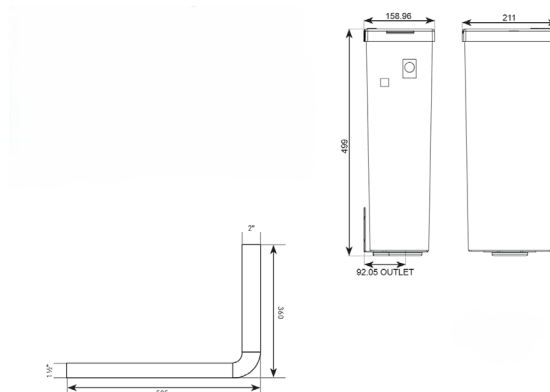

DELABIE | DVS

Concealed plastic cistern kit 2"

WC02-014

Concealed plastic cistern 2"

Concealed vertical cistern kit. Kit includes; WRAS approved side entry valve, 2" to 1½" flush pipe, back to pan connector, ABS material 6L fill volume.

Technical data

Material

ABS

Type of mounting

Wall mounted bracket

Fill volume

6L

Additional features

WrAs approved valve

Parts included:

Concealed plastic cistern (vertical cistern only 1½")

WC02-004

WRAS approved side entry valve

WC02-033

Back to pan connector

WC02-035

Standard 50mm to 38mm flushpipe 2" to 1½" base

WC02-032