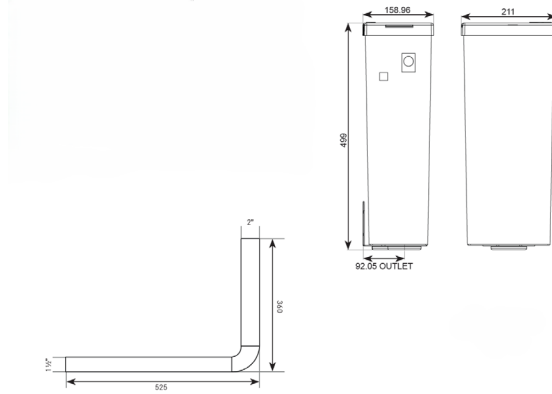

KWC

Concealed plastic cistern kit 2"

WC02-014

Concealed plastic cistern 2"

Wall hung WC pan. Manufactured from high quality vitreous china to BS 3402. With an innovative rimless hygienic design, making the pan easier to clean, whilst conserving water. Wall hung installation reduces dirt traps. Compatible with concealed cistern.
Dimensions: 370 x 400 x 520mm

Technical data

Material	ABS
Type of mounting	Wall mounted bracket
Fill volume	6L
Additional features	Wras approved valve

Parts included:

Concealed plastic cistern (vertical cistern only 1½")	WC02-004
WRAS approved side entry valve	WC02-033
Back to pan connector	WC02-035
Standard 50mm to 38mm flushpipe 2" to 1½" base	WC02-032