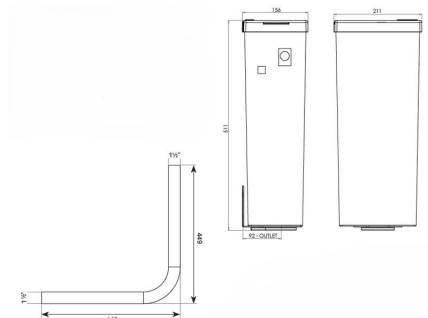

Concealed cistern vertical kit 1½”

WC02-013

Concealed cistern vertical kit 1½”

Concealed vertical cistern kit with WRAS approved side entry valve. Kit includes: WRAS approved side entry valve, 1½” to 1½” flush pipe, back to pan connector, and concealed vertical cistern.

Technical data

Material

ABS

Type of mounting

Wall mounted bracket

Fill volume

6L

Additional features

WRAS approved valve

Part included:

Concealed plastic cistern (vertical cistern only 1½”)

WC02-003

WRAS approved side entry valve

WC02-033

Back to pan connector

WC02-035

Standard 38mm to 38mm flushpipe 1½” to 1½” base

WC02-031