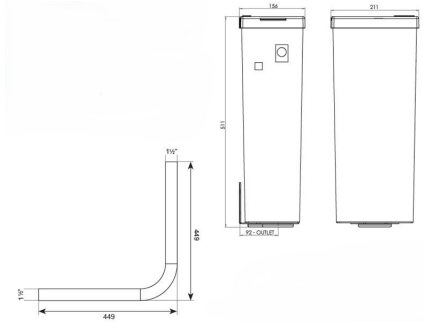

### Concealed cistern vertical kit 1½"

#### WC02-013

Concealed cistern vertical kit 1½"

Concealed vertical cistern kit with WRAS approved side entry valve. Kit includes; WRAS approved side entry valve, 1½" to 1½" flush pipe, back to pan connector, and concealed vertical cistern.

#### Technical data

Material	ABS
Type of mounting	Wall mounted bracket
Fill volume	6L
Additional features	WRAS approved valve
<b>Part included:</b>	
Concealed plastic cistern (vertical cistern only 1½")	WC02-003
WRAS approved side entry valve	WC02-033
Back to pan connector	WC02-035
Standard 38mm to 38mm flushpipe 1½" to 1½" base	WC02-031