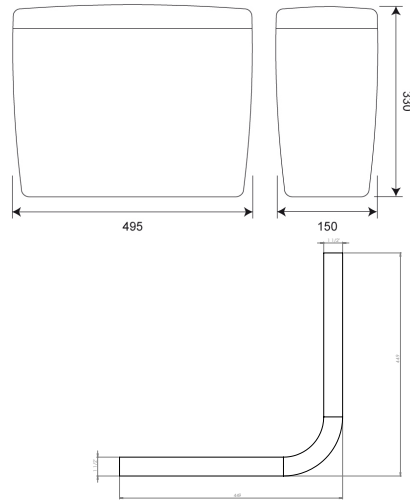

KWC

CONCEALED CISTERN KIT 1½"

WC02-011

CONCEALED CISTERN KIT 1½"

Concealed cistern kit. Kit includes; WRAS approved side entry valve, 1½" to 1½" flush pipe, back to pan connector, concealed cistern and blanking plug.

Technical data (cistern)

Material	ABS
Fill volume	6L
Type of mounting	Wall mounted
Additional features	Side entry for WRAS approved valve
Parts included	
WRAS approved side entry valve	WC02-033
Back to pan connector	WC02-035
Standard 38mm to 38mm flushpipe	WC02-031
1½" to 1½" base	
Concealed plastic cistern (cistern and lid only)	WC02-001
Blanking plug	WC00-070