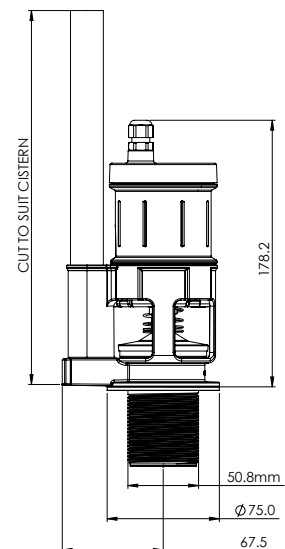

### PRODUCT NUMBER

WC01-023 2" (50.8mm) Outlet

### TECHNICAL INFORMATION

|                      |                                    |
|----------------------|------------------------------------|
| Weight               | 1.05 kg                            |
| Material             | ABS Plastic                        |
| Power supply         | Through WC control box             |
| Outlet size          | 2" (50.8mm)                        |
| Internal overflow    | Yes                                |
| Type of operation    | Sensor operation or Tactile button |
| Type of mounting     | WC flush valve                     |
| Functional principle | Electronic self closing            |
| Failsafe close       | Yes                                |

### Related Parts

Flush valve control box  
Flush valve sensors

### Spares

Plunger & Spring nut

ALL DIMENSIONS IN MM

2020-12-01, Dart Valley Systems