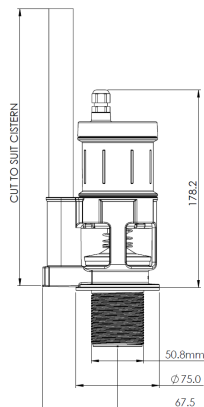

WC flushvalve

WC01-023

WC flushvalve

WC Flushvalve. WRAS Approved 4L single flush. 30% savings on water costs, fits to new and existing WC cisterns.

Technical data

Weight	1.05kg
Material	ABS plastic
Power supply	Through WC control box
Outlet size	2" (50.8mm)
Internal overflow	Yes
Type of operation	Sensor operation or tactile button
Type of mounting	WC flush valve
Functional principle	Electronic self closing
Failsafe close	Yes

Related parts

Flush valve control box

Flush valve sensors

Spares

Plunger and spring nut