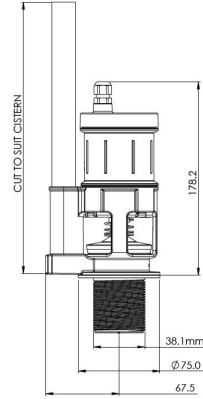

WC flushvalve

WC01-022

WC flushvalve

WC Flushvalve. WRAS Approved 4L single flush. 30% savings on water costs, fits to new and existing WC cisterns.

Technical data

Weight	1.05kg
Material	ABS plastic
Power supply	Through WC control box
Outlet size	1 1/2" (38.1mm)
Internal overflow	Yes
Type of operation	Sensor operation or tactile button
Type of mounting	WC flush valve
Functional principle	Electronic self closing
Failsafe close	Yes

Related parts

Flush valve control box

Flush valve sensors

Spares

Plunger and spring nut