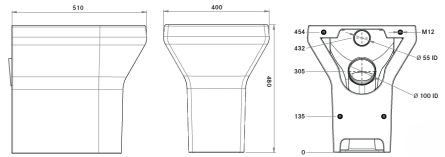

### V2 High security WC pan disabled height with blue top

#### VR01-035

V2 High security WC pan disabled height with blue top

High Security WC Pan Disabled Height; water efficient 4 litre flush, domestic aesthetic, moulded impact resistant construction, vandal and ligature resistant, suitable for mental healthcare, healthcare and custodial applications. Available in 2 heights; standard or disabled.

#### Technical data

Material	High performance composite material
Gross weight	18.1kg
Overall dimensions	510mm (d) x 400mm (w) x 480mm (h)
Type of mounting	Thru-wall 4 x 12mm stainless steel allthread studding (incl.)
Flush inlet	Ø55mm
Waste outlet	Ø100mm
Single flush volume	4L