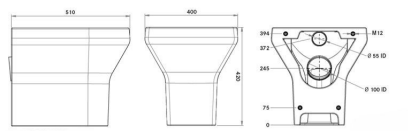

KWC

V2 High security WC pan standard with blue top

VR01-034

V2 High security WC pan standard with blue top

High Security WC Pan; water efficient 4 litre flush, domestic aesthetic, moulded impact resistant construction, vandal and ligature resistant, suitable for mental healthcare, healthcare and custodial applications. Available in 2 heights; standard or disabled.

Technical data

Material	High performance composite material
Gross weight	16.8kg
Overall dimensions	510mm (d) x 400mm (w) x 420mm (h)
Type of mounting	Thru-wall 4 x 12mm stainless steel allthread studding (incl.)
Flush inlet	Ø55mm
Waste outlet	Ø100mm
Single flush volume	4L

Additional features

Hygienic non-porous surface
Concealed rear waste outlet
Large trap to reduce blockages
Warm to touch surface, eliminates 'icy shock'
Fixing kit for walls up to 250mm thick provided as standard
Blue polyester gel coap top for the visually impaired