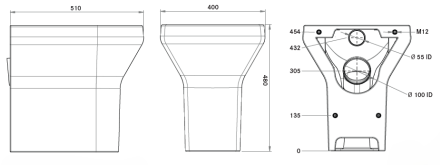

KWC

V2 High security WC pan disabled height

VR01-011

V2 High security WC pan disabled height

High Security WC Pan; water efficient 4 litre flush, domestic aesthetic, moulded impact resistant construction, vandal and ligature resistant, suitable for mental healthcare, healthcare and custodial applications. Available in 2 heights; standard or disabled.

Technical data

Material	High performance composite material
Gross weight	18.1kg
Overall dimensions	510mm (d) x 400mm (w) x 480mm (h)
Type of mounting	Thru-wall 4 x 12mm stainless steel allthread studding (incl.)
Flush inlet	Ø55mm
Waste outlet	Ø100mm
Single flush volume	4L