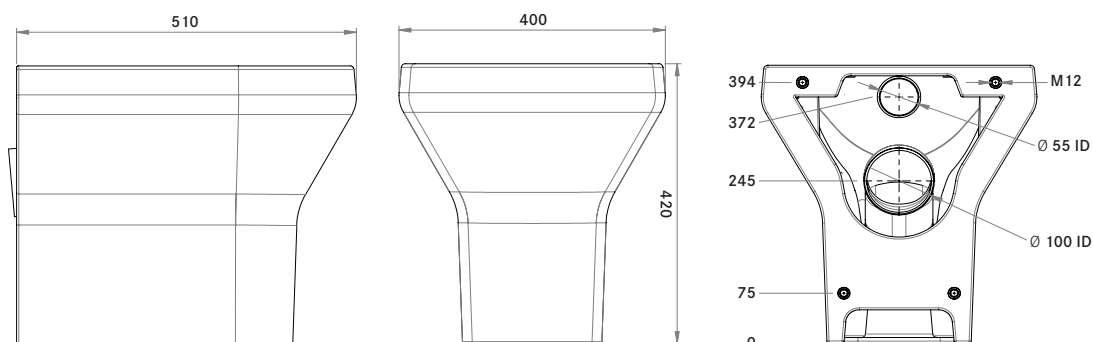

HIGH SECURITY BTW WC PAN

VR01-010

High Security WC Pan; water efficient 4 litre flush, domestic aesthetic, moulded impact resistant construction, vandal and ligature resistant, suitable for mental healthcare, healthcare and custodial applications. Available in 2 heights; standard or disabled.

PRODUCT NUMBER

VR01-010

TECHNICAL DATA

Material	High Performance Composite material
Gross weight	16.8 kg
Overall dimensions	510mm (d) x 400mm (w) x 420mm (h)
Type of mounting	Thru wall 4 x 12mm Stainless Steel allthread studding (incl.)
Flush inlet	Ø 55mm
Waste outlet	Ø 100mm
Single flush volume	4 L
Additional features	Hygienic non-porous surface Concealed rear waste outlet Large trap to reduce blockages Warm to the touch surface, eliminates 'icy shock' Fixing kit for walls up to 250mm thick provided as standard

ALL DIMENSIONS IN MM

Last updated:
2015-10-30, Dart Valley Systems