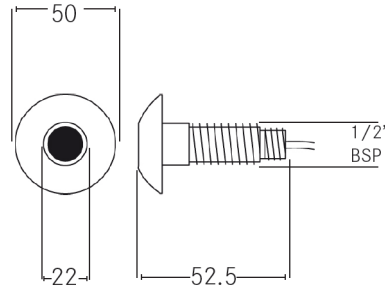

### UC07-008

WM Urinal sensor pack

Tactile switch with 38mm bezel, for use with tactile bath filling plates

#### Technical data

Material	316 stainless steel
Surface finish	Brushed
Gross weight	0.2kg
Operation type	A.I.R (Active infrared) touch-free
Cable length	3m
Type of mounting	Wall mounted