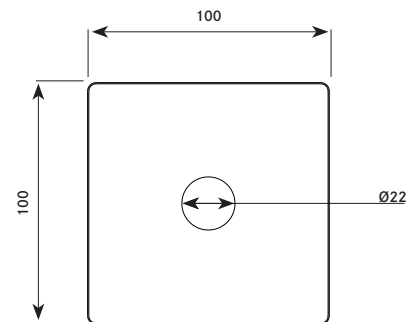

SQUARE BACKPLATE

Plate Only

SH07-052

Stainless Steel backplate, for mounting and securing the DVS SH07-046 ceiling mounted showerhead.

PRODUCT NUMBER

SH07-052

TECHNICAL DATA

Material	316 Stainless Steel
Overall dimensions	100mm (w) x 100mm (h) x 2.00mm (d)
Type of mounting	Ceiling Mounted, secured via showerhead & fixings

Compatible with DVS High Security Showerhead (SH07-046) (Not included)

Visit - www.dartvalley.co.uk

ALL DIMENSIONS IN MM

Last updated:
2020-12-07, Dart Valley Systems