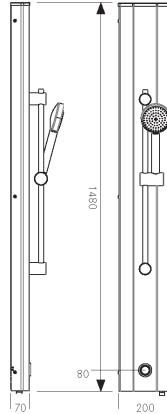

### Ceiling height tower with shower kit – 6v programmable

#### SH01-011

Ceiling Height with head, rail and hose kit

KWC DVS offer complete shower units ready to fix onto the wall. Constructed from robust 316 stainless steel, KWC DVS shower towers offer a safe but attractive, high security and easy to install solution. To make installation as simple as possible the towers are pre-plumbed and valves are safely housed within the tower. Supplied with in-built TMV3 or ceiling height.

The ceiling height shower towers are extended, wider versions of the standard towers and are designed to hide all pipework to the ceiling.

#### Technical data

Material	316 stainless steel
Surface finish	Brushed
Gross weight	5.2kg
Type of operation	Sensor
Type of mounting	Wall mounted
Type of mixing	TMV (integral)
Failsafe close	Yes
Water connection	15mm top entry
Minimum flow pressure	1 bar
PSU cable length	1.5m (each side 3m in total)
Internal TMV	Yes