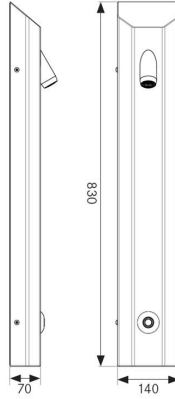

### Shower tower

#### SH01-003

Shower tower

Standard angled top shower tower, suitable for high security applications. Concealed pipework, ligature resistant. Set temperature. Tactile switch operation. Control box sold separately.

#### Technical data

Material	316 Stainless Steel
Surface finish	Brushed
Gross weight	5.45kg
Type of operation	Tactile switch
Type of mounting	Wall mounted
Type of mixing	Additional TMV may be required
Failsafe close	Yes
Water connection	15mm rear entry
Minimum flow pressure	1 bar
Adjustable run time	Yes* 30 secs - 3 mins (30 sec increments)
Power source	Mains or battery