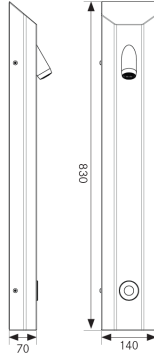

### Shower tower

#### SH01-002

Shower tower

Standard angled top shower tower, suitable for high security applications. Concealed pipework, ligature resistant. Set temperature. Electronic wave-on sensor operation.

#### Technical data

Material	316 stainless steel
Surface finish	Brushed
Gross weight	5.2kg
Type of operation	Sensor
Type of mounting	Wall mounted
Type of mixing	External TMV maybe required
Failsafe close	Yes
Water connection	15mm rear entry
Minimum flow pressure	1 bar
Adjustable run time	Yes* Default - 1 min Options: 30 secs, 1, 2, 3, 4 & 5 mins
Adjustable range	Yes* Default - 2 Options: 1, 2 & 3 (10mm - 75mm)
Wave-on & Wave-off	Default - OFF* Options: ON or OFF
Anti-vandal function	Yes* Default - OFF Options: 3, 6, 12, 24, 36 & 48 hours
Purge run time	Default - 1min* Options: 30 secs, 1, 2, 4 & 8 mins
Lock outs	Default - OFF* Options: 4, 6, 8 & 10 ops
Power source	Mains or battery