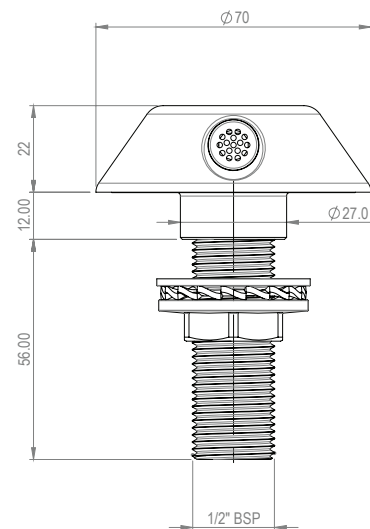

HIGH SECURITY DECK MOUNTED SPOUT

AT07-056

High Security deck mounted Spout. Anti-ligature design. Brushed 316 Stainless Steel finish and DZR Brass BSP connection.

PRODUCT NUMBER

AT07-056

TECHNICAL DATA

Spout

Type	Deck mounted spout
Material	316 Stainless Steel body
Surface finish	Brushed
Gross weight	0.35kg
Operation type	Separate sensor
Type of mounting	Deck mounted $\varnothing 1/2"$ DZR brass BSP thread
Type of mixing	Additional TMV required
Minimum flow pressure	1BAR
Water connection	$\varnothing 1/2"$ DZR Brass BSP

ALL DIMENSIONS IN MM

Last updated:
2018-10-22, Dart Valley Systems