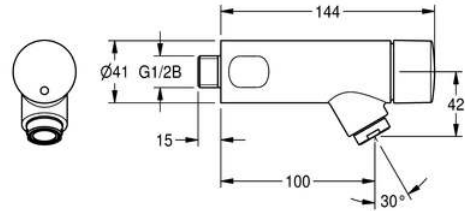

SELF-CLOSING BIB TAP: AQUA205W

AQUA205W | 2000065911

PRODUCT GROUP : Taps | ARTICLE FAMILY : Self closing taps | ARTICLE GROUP : AQUA205 ++ | MODEL RANGE : AQUA

AQUALINE-S self-closing bib tap DN 15, noise group I, for connection to cold water or pre-mixed warm water, flow time adjustable, all-metal construction, polished chromium-plated brass. WRAS approved.

for connection to pre-mixed warm water

TECHNICAL DATA

calculation flow rate cold water	0.10 liter per second
depressurised	no
adjustable flow time	yes
functional principle	hydraulic self-closing
gross weight	0.69 kg
diameter nominal	DN 15
material fitting	brass
maximum flow time	20.00 seconds
minimum flow pressure	1.00 bar
minimum flow time	5.00 seconds
type of mixing	no mixing
net weight	0.65 kg
protective shutdown	no
sound insulation	1
spout projection	100.00 mm
surface finish fitting	chromed
surface material	chrome
thermal disinfection	no
type of fitting	bib tap
type of mounting	wall mounting
type of operation	manual operation
type of tap	bib tap

volume flow rate at 3 bar

0.10 liter per second

SELF-CLOSING BIB TAP: AQUA205W

AQUA205W | 2000065911

PRODUCT GROUP : **Taps** | ARTICLE FAMILY : **Self closing taps** | ARTICLE GROUP : **AQUA205 ++** | MODEL RANGE : **AQUA**