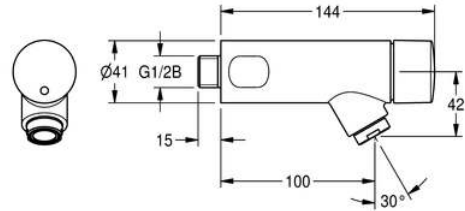

# SELF-CLOSING BIB TAP: AQUA205

AQUA205 | 2000065910

PRODUCT GROUP : Taps | ARTICLE FAMILY : Self closing taps | ARTICLE GROUP : AQUA205 ++ | MODEL RANGE : AQUA

AQUALINE-S self-closing bib tap DN 15, noise group I, for connection to cold water or pre-mixed warm water, flow time adjustable, all-metal construction, polished chromium-plated brass. WRAS approved.

for connection to cold water

## TECHNICAL DATA

calculation flow rate cold water	0.10 liter per second
depressurised	no
adjustable flow time	yes
functional principle	hydraulic self-closing
gross weight	0.74 kg
diameter nominal	DN 15
material fitting	brass
maximum flow time	20.00 seconds
minimum flow pressure	1.00 bar
minimum flow time	5.00 seconds
type of mixing	no mixing
net weight	0.74 kg
protective shutdown	no
sound insulation	1
spout projection	100.00 mm
surface finish fitting	chromed
surface material	chrome
thermal disinfection	no
type of fitting	bib tap
type of mounting	wall mounting
type of operation	manual operation
type of tap	bib tap