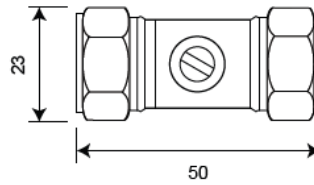

KWC

Restrictaflow valve

AC17-042

Restrictaflow valve

Restrictaflow with 2 litre flow regulator. Dual function, can also be used as an isolation valve for maintenance.

Technical data

Material	Chromium-plated brass
Gross weight	0.15kg
Type of fixing	15mm compression
Easy to unblock (if ever blocked)	Simply reverse valve (half turn)
Flow rates	Reduces 20L/min down to 6L/min

Additional features

Can also be used as an isolating valve to aid maintenance

Water In: 20L/min Water Out: 6L/min

Restrictaflow saves you: 14L/min (dependent on BAR pressure)