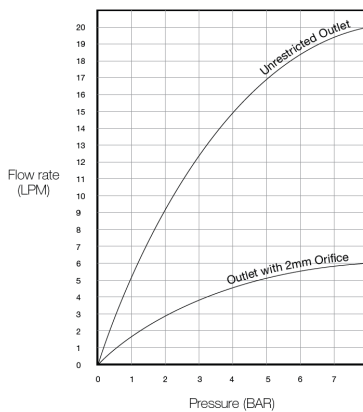

KWC

Restrictaflow valve

AC17-042

Restrictaflow valve

Restrictaflow with 2 litre flow regulator. Dual function, can also be used as an isolation valve for maintenance.

Technical data

Material	Chromium-plated brass
Gross weight	0.15kg
Type of fixing	15mm compression
Easy to unblock (if ever blocked)	Simply reverse valve (half turn)
Flow rates	Reduces 20L/min down to 6L/min

Additional features

Can also be used as an isolating valve to aid maintenance

Water In: 20L/min Water Out: 6L/min

Restrictaflow saves you: 14L/min (dependent on BAR pressure)