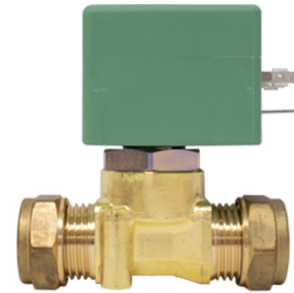

12V DC ASCO Valve

AC17-008

12V DC normally closed valve with brass body.
7.1mm Orifice with compression fittings for 15mm pipe.

PRODUCT NUMBER

AC17-008

TECHNICAL DATA

Gross weight	0.215 kg
Material	Brass
Seal Material	NBR (Nitrile)
Voltage	12V DC
Power	3W
Working Temperature Range	0°C to 60°C
Max. Working Pressure	0.7 bar : Static
Min Working Pressure	0.2 bar
Connection	15mm Compression fitting
Orifice Size	7.1mm
Operation type	Normally Closed
Electrical connection	Spade connectors / cable Ø 6-10mm