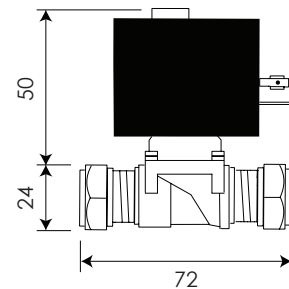

## AC17-008

12V DC normally closed valve with brass body.  
7.1mm Orifice with compression fittings for 15mm pipe.

---

### TECHNICAL DATA

Gross weight	0.215 kg
Material	Brass
Seal Material	NBR (Nitrile)
Voltage	12V DC
Power	3W
Working Temperature Range	0°C to 60°C
Max. Working Pressure	0.7 bar : Static
Min Working Pressure	0.2 bar
Connection	15mm Compression fitting
Orifice Size	7.1mm
Operation type	Normally Closed
Electrical connection	Spade connectors / cable Ø 6-10mm

---

ALL DIMENSIONS IN MM

Last Updated: 2022-05-18, Dart Valley Systems