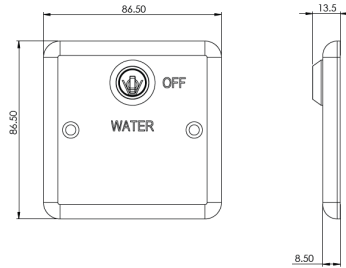

KWC

Key switch for washroom control box

AC04-016

Key switch for washroom control box

Water Control Key Switch, suitable for a range of applications.

Technical data

Material	Stainless steel
Surface finish	Brushed
Overall dimensions	86.5mm (w) x 86.5mm (h) x 13.5mm (d)
Type of mounting	Wall mounted
Operation type	Key switch
Cable length	8m