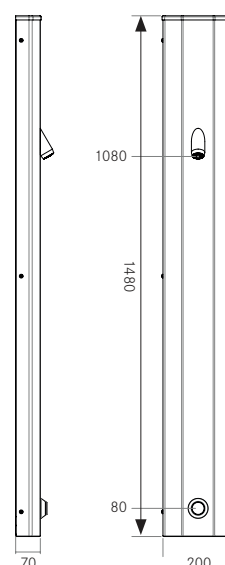

SHOWER TOWER

CEILING HEIGHT PUSH BUTTON - AUTO CLOSE

SH01-008

Ceiling height shower tower, suitable for high security applications. Concealed pipework. Set temperature. Auto close push button operation.

PRODUCT NUMBER

SH01-008

TECHNICAL DATA

Material	316 Stainless Steel
Surface finish	Brushed
Gross weight	14.00 kg
Type of operation	Push button - non concussive
Type of mounting	Wall mounted
Type of mixing	External TMV maybe required
Failsafe close	Yes
Water connection	15mm top entry
Minimum flow pressure	1.00 bar
Run time	30 seconds (-10 secs or +5 secs)
Adjustable run time	No