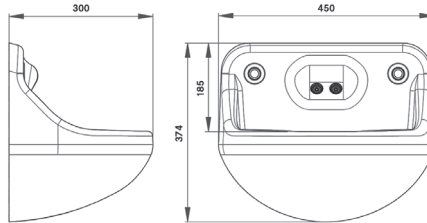

KWC

SAFE ENSUITE BASIN

Model line: SAFE ENSUITE | **VR01-030**
Basin | Safe ensuite basin

VR01-030

Safe ensuite basin

The Safe Ensuite Basin is specifically designed to meet the rigorous demands of mental healthcare, general healthcare, and custodial environments. Constructed from durable, moulded impact-resistant GRP (Glass reinforced polyester) this basin is built to withstand heavy usage, resist vandalism, and prevent ligature risks, ensuring maximum safety for vulnerable individuals.

Its robust design and thoughtful engineering make it the ideal solution for high-risk environments where both user safety and long-term durability are paramount.

Technical data

Material	High performance GRP (glass reinforced polyester)
Gross weight	10kg
Overall dimensions	450 x 374 x 300 mm (w x h x d)
Type of mounting	4 x 100mm Stainless Steel allthread studding (incl.)
Dual function	Basin and moulded soap shelves
Tap outlets	Pressure compensating 5 L/min
Water channel	Integrated stainless steel water spouts
Waste outlet	Rear concealed waste outlet (requires 1¼/32mm running trap)
Waste grid	Ligature-resistant stainless steel
Additional features	Additional features Wave-on and tactile sensors available separately
	Fixing kit for IPS panels provided, optional kits available